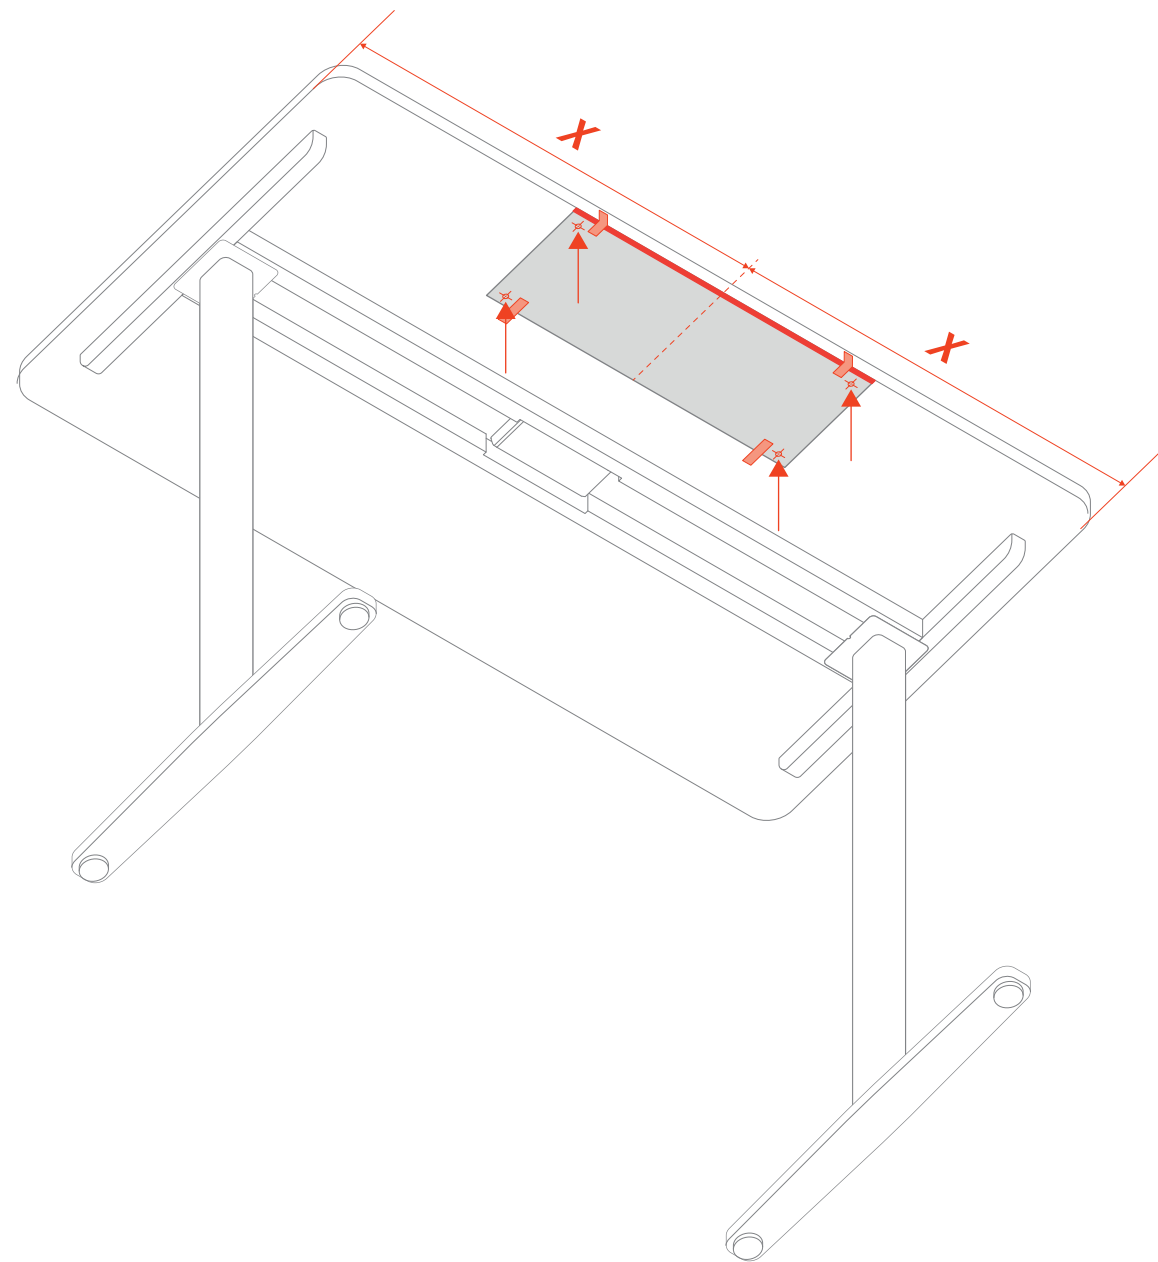

22 mm

500 mm

178 mm

Yaasa Cable Management Mounting Guide

- Yaasa Desk Light
- Yaasa Desk Pro
- Any other desk

1:1

ø 3mm